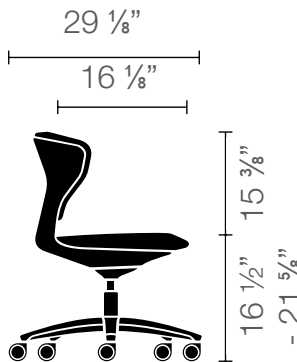

SEATING

TURNAROUND OVERVIEW

Designer	Judith Daur
Awards/Achievements	Selection Interior Innovation Award, 2015
TurnAround	<p>Get Moving Whenever you want to foster flexibility and collaboration - at high desks or low tables - TurnAround is ready for action. TurnAround creates a dynamic sitting experience, encourages posture movement and fosters lively interaction among colleagues.</p>
Testing	<p>Tested to European standards DIN EN16139 and AFPS GS-2014 GreenGuard tested and certified</p>
Weight limit	<p>Stool: 242 lbs/110 kg. Chair: 330 lbs/150 kg.</p>
Freight	Please reference the Conditions of Sale document on inscapesolutions.com

The seat shell goes along with every movement and tilts backwards and forwards.

The sloping, all-round front edge of the seat makes standing-sitting and changing posture easier.

Chair or stool

Shell

Choose: Seat and back upholstery; hard (chair only) or soft casters; aluminum base (optional)

Choose: Black or white shell color

	Overall Depth	Overall Width	Overall Height	Seat Height	Seat Depth	Seat Back Width
TCASTOOL	29 1/8"	22 1/4"	39" - 49"	23 5/8" - 33 7/8"	16 1/8"	19"
TCTACHAIR	29 1/8"	22 1/4"	31 1/8" - 37"	16 1/2" - 21 5/8"	16 1/8"	19"