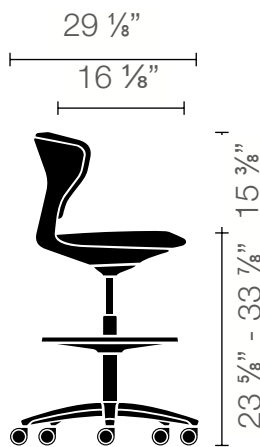

The seat shell goes along with every movement and tilts backwards and forwards.

The sloping, all-round front edge of the seat makes standing-sitting and changing posture easier.

Chair or stool

Shell

Choose: Seat and back upholstery; hard (chair only) or soft casters; aluminum base (optional)

Choose: Black or white shell color

	Overall Depth	Overall Width	Overall Height	Seat Height	Seat Depth	Seat Back Width
TCASTOOL	29 1/8"	22 1/4"	39" - 49"	23 5/8" - 33 7/8"	16 1/8"	19"
TCTACHAIR	29 1/8"	22 1/4"	31 1/8" - 37"	16 1/2" - 21 5/8"	16 1/8"	19"