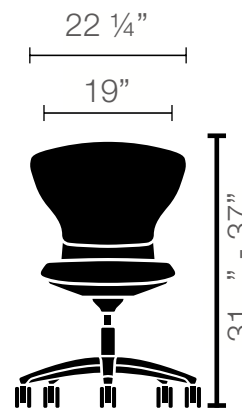

The seat shell goes along with every movement and tilts backwards and forwards.

The sloping, all-round front edge of the seat makes standing-sitting and changing posture easier.

Chair or stool

Shell

Choose: Seat and back upholstery; hard (chair only) or soft casters; aluminum base (optional)

Choose: Black or white shell color

	Overall Depth	Overall Width	Overall Height	Seat Height	Seat Depth	Seat Back Width
TCASTOOL	29 1/8"	22 1/4"	39" - 49"	23 5/8" - 33 7/8"	16 1/8"	19"
TCTACHAIR	29 1/8"	22 1/4"	31 1/8" - 37"	16 1/2" - 21 5/8"	16 1/8"	19"