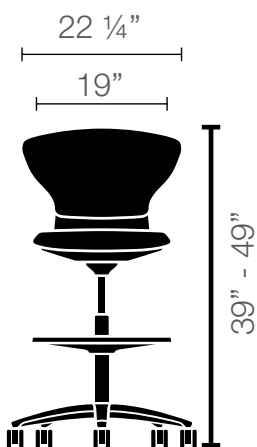

The seat shell goes along with every movement and tilts backwards and forwards.

The sloping, all-round front edge of the seat makes standing-sitting and changing posture easier.

Chair or stool

Shell

Choose: Seat and back upholstery; hard (chair only) or soft casters; aluminum base (optional)

Choose: Black or white shell color

	Overall Depth	Overall Width	Overall Height	Seat Height	Seat Depth	Seat Back Width
TCASTOOL	29 1/8"	22 1/4"	39" - 49"	23 5/8" - 33 7/8"	16 1/8"	19"
TCTACHAIR	29 1/8"	22 1/4"	31 1/8" - 37"	16 1/2" - 21 5/8"	16 1/8"	19"