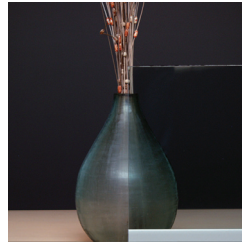

Walls Glass Options

Clear Tempered

Bronze

Gray

Milk Glass

Single Sided Etched

Double Sided Etched

Clear Laminate

Clear Low Iron

Marker Board Glass (Aria)

Laminate glass inner layer

NOTE: Colors & textures illustrated in this guide are only representational. Please request a sample from your Inscape representative.