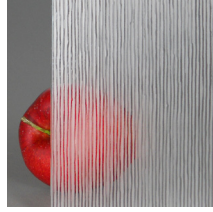

Specialty Glass Options

Inscape Walls

Skyline

Shimmer L

AR105

Batiste X

Borealis L

Cantilever B

Crosshatch A

Sateen C

Bendheim

Pointal

Etched Fiber

Double Satin Fibers

NOTE: Colors & textures illustrated in this guide are only representational. Please request a sample from your Inscape representative.