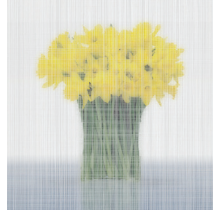

Specialty Glass Options

Inscape Walls

Skyline

Shimmer L

AR105

Batiste X

Borealis L

Cantilever B

Crosshatch A

Sateen C

Bendheim

Pointal

Etched Fiber

Double Satin Fibers

NOTE: Colors & textures illustrated in this guide are only representational. Please request a sample from your Inscape representative.