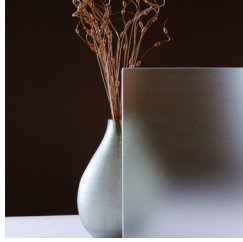

## Glass (for add-on glazing)

Clear Glass

Etched 1 Side

Etched 2 Sides

Stria

Grey

Back Painted Glass\*\*  
(Planna lateral application)

Back Painted Glass\*\*  
(Planna pedestal application)

## Acrylic (for glazed tiles & Freeform screens)

Clear Acrylic

Frosted Acrylic

White Acrylic

\*\* Back Painted Glass is for use only on the back of Planna laterals and pedestals or with Storwal as a back painted glass markerboard application. Back Painted Glass comes standard in white.