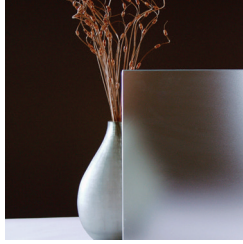

## Glass (for add-on glazing)

Clear Glass

Etched 1 Side

Etched 2 Sides

Stria

Grey

Back Painted Glass\*\*  
(Planna lateral application)

Back Painted Glass\*\*  
(Planna pedestal application)

## Acrylic (for glazed tiles & Freeform screens)

Clear Acrylic

Frosted Acrylic

White Acrylic

\*\* Back Painted Glass is for use only on the back of Planna laterals and pedestals or with Storwal as a back painted glass markerboard application. Back Painted Glass comes standard in white.