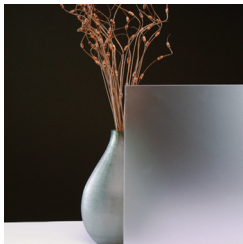

## Glass (for add-on glazing)

Clear Glass

Etched 1 Side

Etched 2 Sides

Stria

Grey

Back Painted Glass\*\*  
(Planna lateral application)

Back Painted Glass\*\*  
(Planna pedestal application)

Back Painted Glass\*\*  
(Storwal markerboard application)

## Acrylic (for glazed tiles & Freeform screens)

Clear Acrylic

Frosted Acrylic

White Acrylic

\*\* Back Painted Glass is for use only on the back of Planna laterals and pedestals or with Storwal as a back painted glass markerboard application. Back Painted Glass comes standard in white.