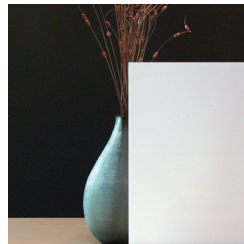

## Glass (for add-on glazing)

Clear Glass

Etched 1 Side

Etched 2 Sides

Stria

Grey

Back Painted Glass\*\*  
(Planna lateral application)

Back Painted Glass\*\*  
(Planna pedestal application)

Back Painted Glass\*\*  
(Storwal markerboard application)

## Acrylic (for glazed tiles & Freeform screens)

Clear Acrylic

Frosted Acrylic

White Acrylic

\*\* Back Painted Glass is for use only on the back of Planna laterals and pedestals or with Storwal as a back painted glass markerboard application. Back Painted Glass comes standard in white.