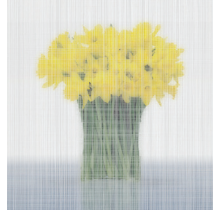

Specialty Glass Options

Inscape Walls

Skyline

Shimmer L

AR105

Batiste X

Borealis L

Cantilever B

Crosshatch A

Sateen C

Bendheim

Pointal

Etched Fiber

Double Satin Fibers

Other

Blue-Green