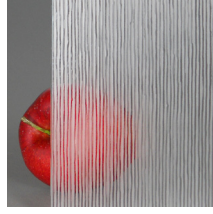

Crosshatch A

Sateen C

Bendheim

Pointal

Etched Fiber

Double Satin Fibers

Other

Blue-Green

Graylite #14

NOTE: Colors & textures illustrated in this guide are only representational. Please request a sample from your Inscape representative.