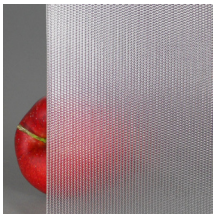

Specialty Glass Options

Inscape Walls

Skyline

Shimmer L

AR105

Batiste X

Borealis L

Cantilever B

Crosshatch A

Sateen C

Bendheim

Pointal

Etched Fiber

Double Satin Fibers

Other

Blue-Green