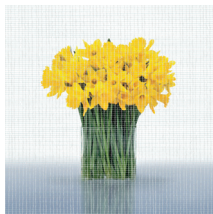

Specialty Glass Options

Inscape Walls

Skyline

Shimmer L

AR105

Batiste X

Borealis L

Cantilever B

Crosshatch A

Sateen C

Bendheim

Pointal

Etched Fiber

Double Satin Fibers

Other

Blue-Green