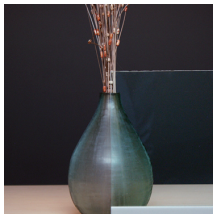

Specialty Glass Options

Inscape Walls

Skyline

Shimmer L

AR105

Batiste X

Borealis L

Cantilever B

Crosshatch A

Sateen C

Bendheim

Pointal

Etched Fiber

Double Satin Fibers

Other

Blue-Green

Graylite #14

NOTE: Colors & textures illustrated in this guide are only representational. Please request a sample from your Inscape representative.