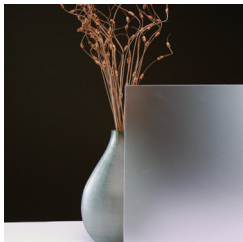

# Systems & Bench Glass Options

Glass (for add-on glazing)

Clear Glass

Etched 1 Side

Etched 2 Sides

Grey

Back Painted Glass\*\*  
(Planna lateral application)

Back Painted Glass\*\*  
(Planna pedestal application)

Back Painted Glass\*\*  
(Storwal markerboard application)

Acrylic (for glazed tiles & Freeform screens)

Clear Acrylic

Frosted Acrylic

White Acrylic

\*\* Back Painted Glass is for use only on the back of Planna laterals and pedestals or with Storwal as a back painted glass markerboard application. Back Painted Glass comes standard in white.