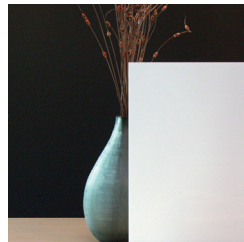

# Systems & Bench Glass Options

Glass (for add-on glazing)

Clear Glass

Etched 1 Side

Etched 2 Sides

Grey

Back Painted Glass\*\*  
(Planna lateral application)

Back Painted Glass\*\*  
(Planna pedestal application)

Back Painted Glass\*\*  
(Storwal markerboard application)

Acrylic (for glazed tiles & Freeform screens)

Clear Acrylic

Frosted Acrylic

White Acrylic

\*\* Back Painted Glass is for use only on the back of Planna laterals and pedestals or with Storwal as a back painted glass markerboard application. Back Painted Glass comes standard in white.

NOTE: Colors & textures illustrated in this guide are only representational. Please request a sample from your Inscape representative.