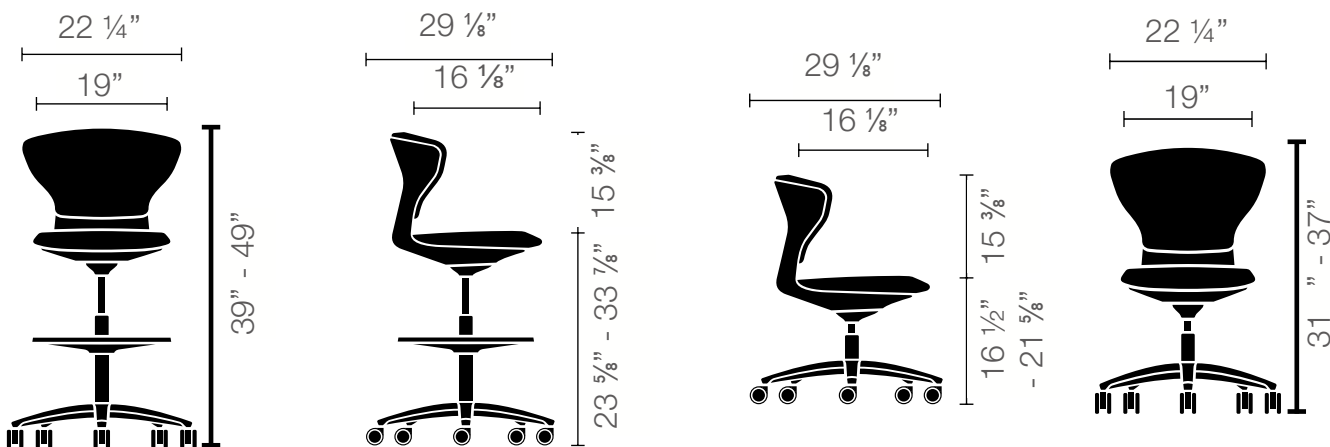

The seat shell goes along with every movement and tilts backwards and forwards.

The sloping, all-round front edge of the seat makes standing-sitting and changing posture easier.

Chair or stool

Shell

Choose: Seat and back upholstery; hard (chair only) or soft casters; aluminum base (optional)

Choose: Black or white shell color

	Overall Depth	Overall Width	Overall Height	Seat Height	Seat Depth	Seat Back Width
TCASTOOL	29 1/8"	22 1/4"	39" - 49"	23 5/8" - 33 7/8"	16 1/8"	19"
TCTACHAIR	29 1/8"	22 1/4"	31 1/8" - 37"	16 1/2" - 21 5/8"	16 1/8"	19"